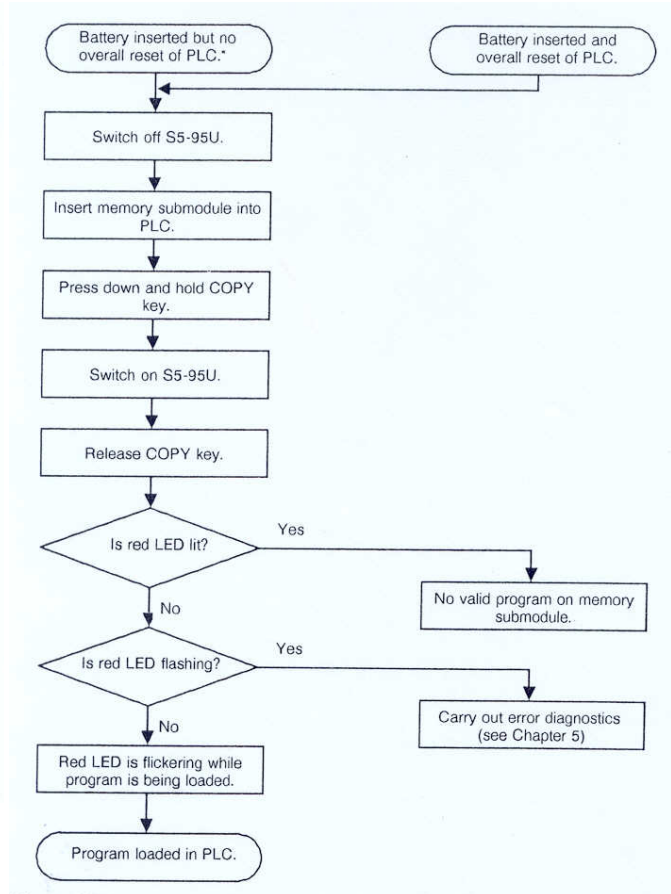

Loading Automatically

Loading manually

Pic 1 : S5-EPROM

Caution: Only insert the EPROM when the power of the PLC is switched off.