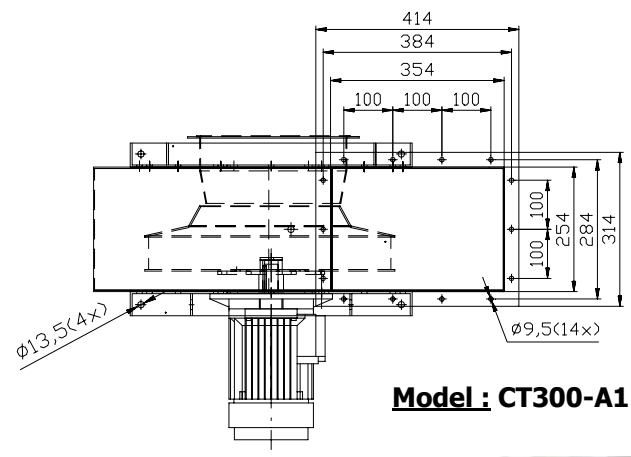

# Radial Medium Pressure Ventilator CT300

**Model : CT300-A1**

**Standard Models :**

**A0**

**A1**

**B0**

**B1**

**C0**

**C1**

- Typical Motors:**  
**3.0 kW – 1500 RPM**  
**4.0 kW – 1500 RPM**  
**7.5 kW – 1500 RPM**

**Total Weight:**  
**± 140 Kg**