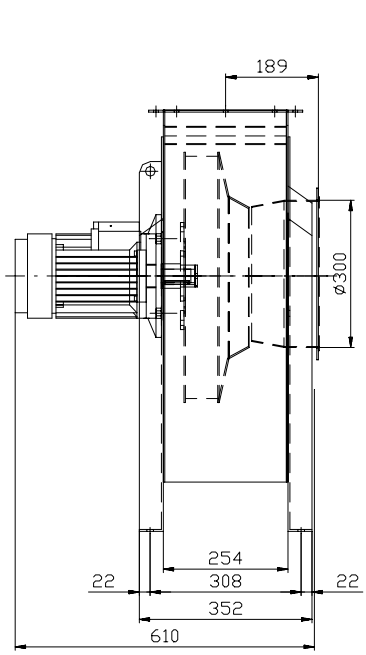

# Radial Medium Pressure Ventilator CT300

**Model : CT300-A1**

**Standard Models :**

**A0**

**A1**

**B0**

**B1**

**C0**

**C1**

- Typical Motors:**  
**3.0 kW – 1500 RPM**  
**4.0 kW – 1500 RPM**  
**7.5 kW – 1500 RPM**

**Total Weight:**  
**± 140 Kg**