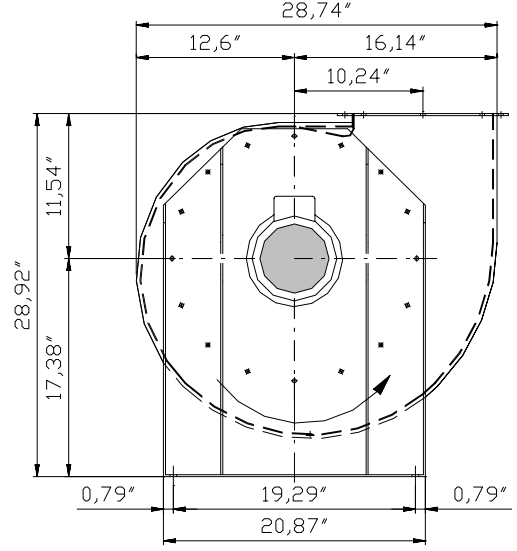

# Radial Medium Pressure Ventilator CT250

**Model : CT250-A1**

**Standard Models :**

**A0**

**A1**

**B0**

**B1**

**C0**

**C1**

**Typical Motors:**

**3.0 Hp – 1750 RPM**

**5.0 Hp – 1750 RPM**

**Total Weight:**

**± 210 lb**