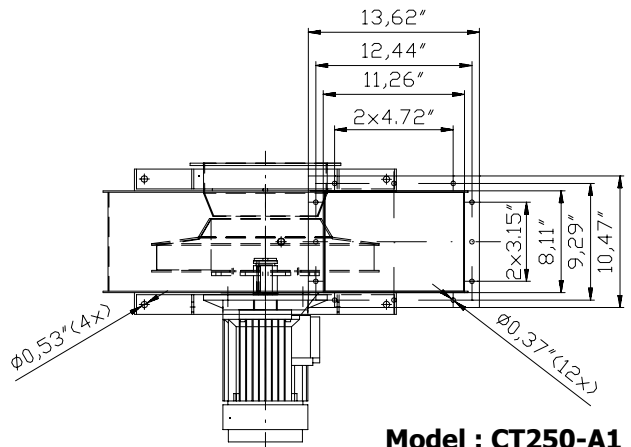

# Radial Medium Pressure Ventilator CT250

**Model : CT250-A1**

**Standard Models :**

**A0**

**A1**

**B0**

**B1**

**C0**

**C1**

**Typical Motors:**

**3.0 Hp – 1750 RPM**

**5.0 Hp – 1750 RPM**

**Total Weight:**

**± 210 lb**