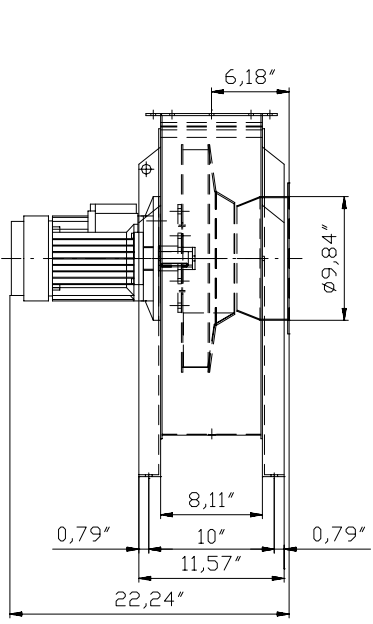

# Radial Medium Pressure Ventilator CT250

**Model : CT250-A1**

**Standard Models :**

**A0**

**A1**

**B0**

**B1**

**C0**

**C1**

**Typical Motors:**

**3.0 Hp – 1750 RPM**

**5.0 Hp – 1750 RPM**

**Total Weight:**

**± 210 lb**