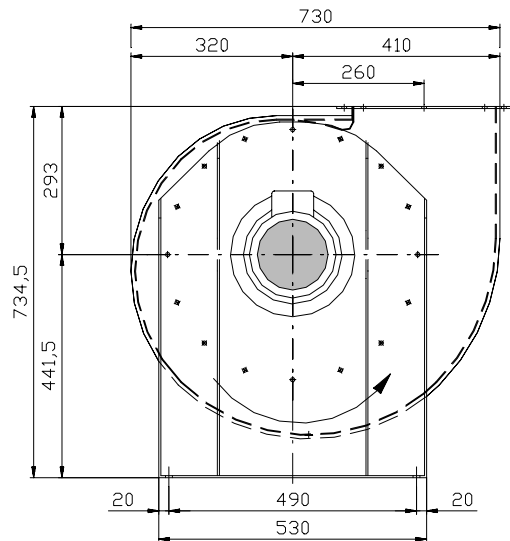

Radial Medium Pressure Ventilator CT250

Model : CT250-A1

Standard Models :

A0

A1

B0

B1

C0