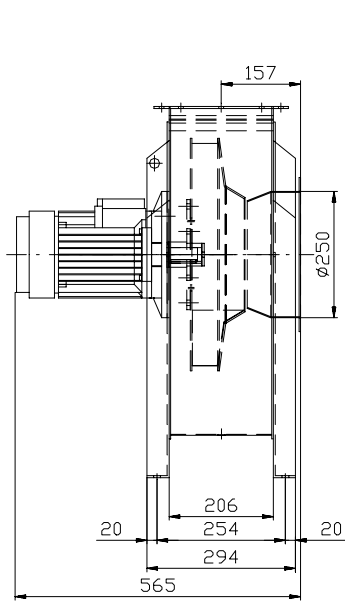

Radial Medium Pressure Ventilator CT250

Model : CT250-A1

Standard Models :

A0

A1

B0

B1

C0

C1

Typical Motors:

2.2 kW – 1500 RPM

3.0 kW – 1500 RPM

Total Weight:

± 95 Kg

Radial Medium Pressure Ventilator CT250