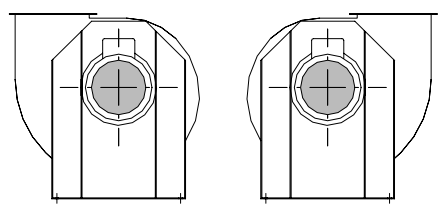

Radial Medium Pressure Ventilator CT250

Model : CT250-A1

Standard Models :

A0

A1

B0

B1

C0