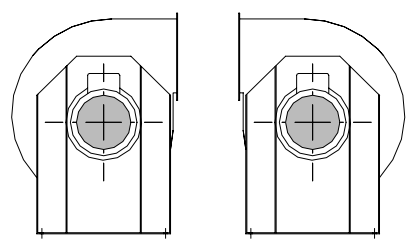

Radial Medium Pressure Ventilator CT250

Model : CT250-A1

Standard Models :

A0

A1

B0

B1

C0