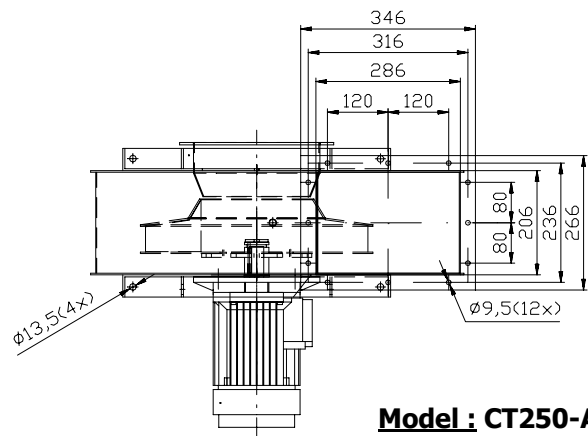

Radial Medium Pressure Ventilator CT250

Model : CT250-A1

Standard Models :

A0

A1

B0

B1

C0

C1

Typical Motors:

2.2 kW – 1500 RPM

3.0 kW – 1500 RPM

Total Weight:

± 95 Kg

Radial Medium Pressure Ventilator CT250