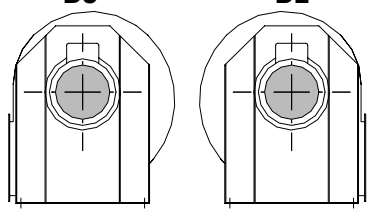

Radial Medium Pressure Ventilator CT250

Model : CT250-A1

Standard Models :

A0

A1

B0

B1

C0