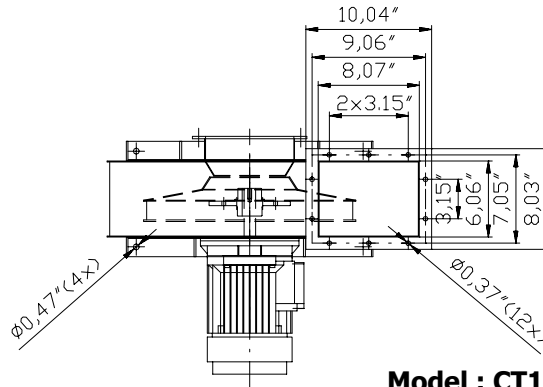

**Model : CT180-A1**

**Typical Motors:**  
**2 Hp – 1750 RPM**

**Total Weight:**  
**± 130 lb**