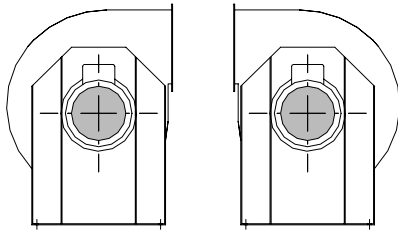

Radial Medium Pressure Ventilator CT180

Standard Models :

B0

B1

Typical Motors:
2 Hp – 1750 RPM

Total Weight:
± 130 lb