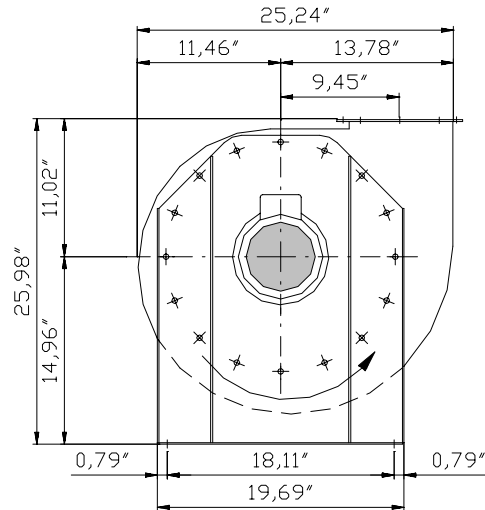

Radial Medium Pressure Ventilator CT180