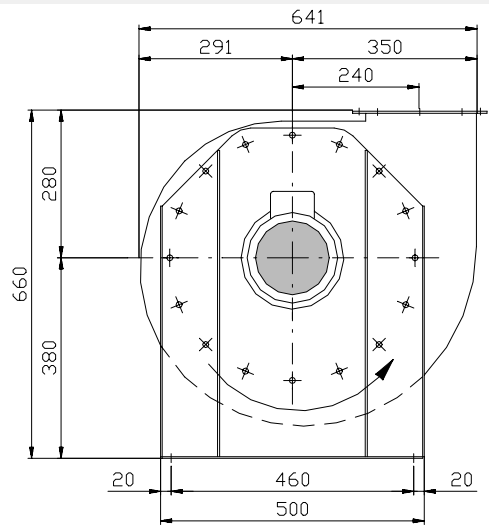

Radial Medium Pressure Ventilator CT180

Standard Models :

Model : CT180-A1

Typical Motors:
1.5 kW – 1500 RPM
1.5 kW – 3000 RPM

Total Weight:
± 60 Kg

Radial Medium Pressure Ventilator CT180