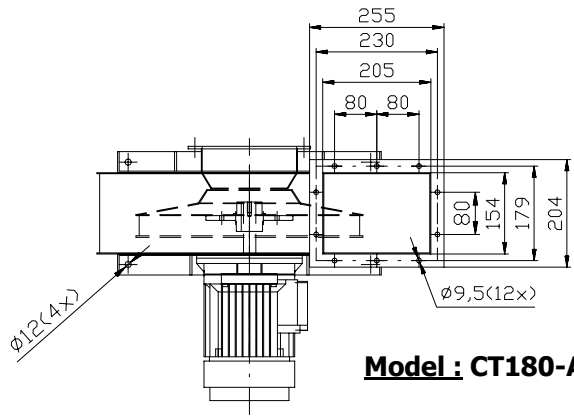

Radial Medium Pressure Ventilator CT180

Standard Models :

Model : CT180-A1

Typical Motors:
1.5 kW – 1500 RPM
1.5 kW – 3000 RPM

Total Weight:
± 60 Kg

Radial Medium Pressure Ventilator CT180