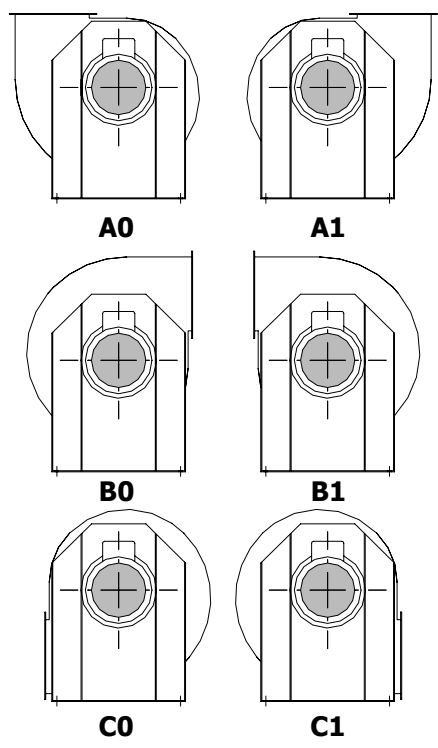

Radial Medium Pressure Ventilator CT180

Standard Models :

Model : CT180-A1

Typical Motors:
1.5 kW – 1500 RPM
1.5 kW – 3000 RPM

Total Weight:
± 60 Kg

Radial Medium Pressure Ventilator CT180