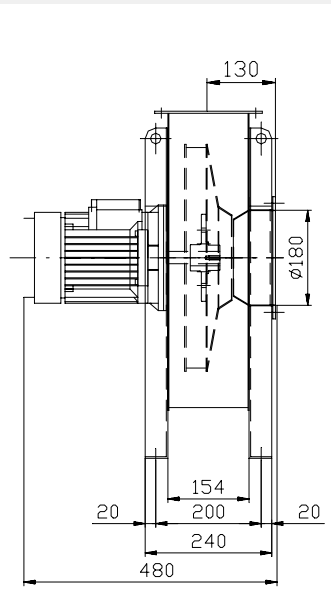

Radial Medium Pressure Ventilator CT180

Standard Models :

Model : CT180-A1

Typical Motors:
1.5 kW – 1500 RPM
1.5 kW – 3000 RPM

Total Weight:
± 60 Kg

Radial Medium Pressure Ventilator CT180